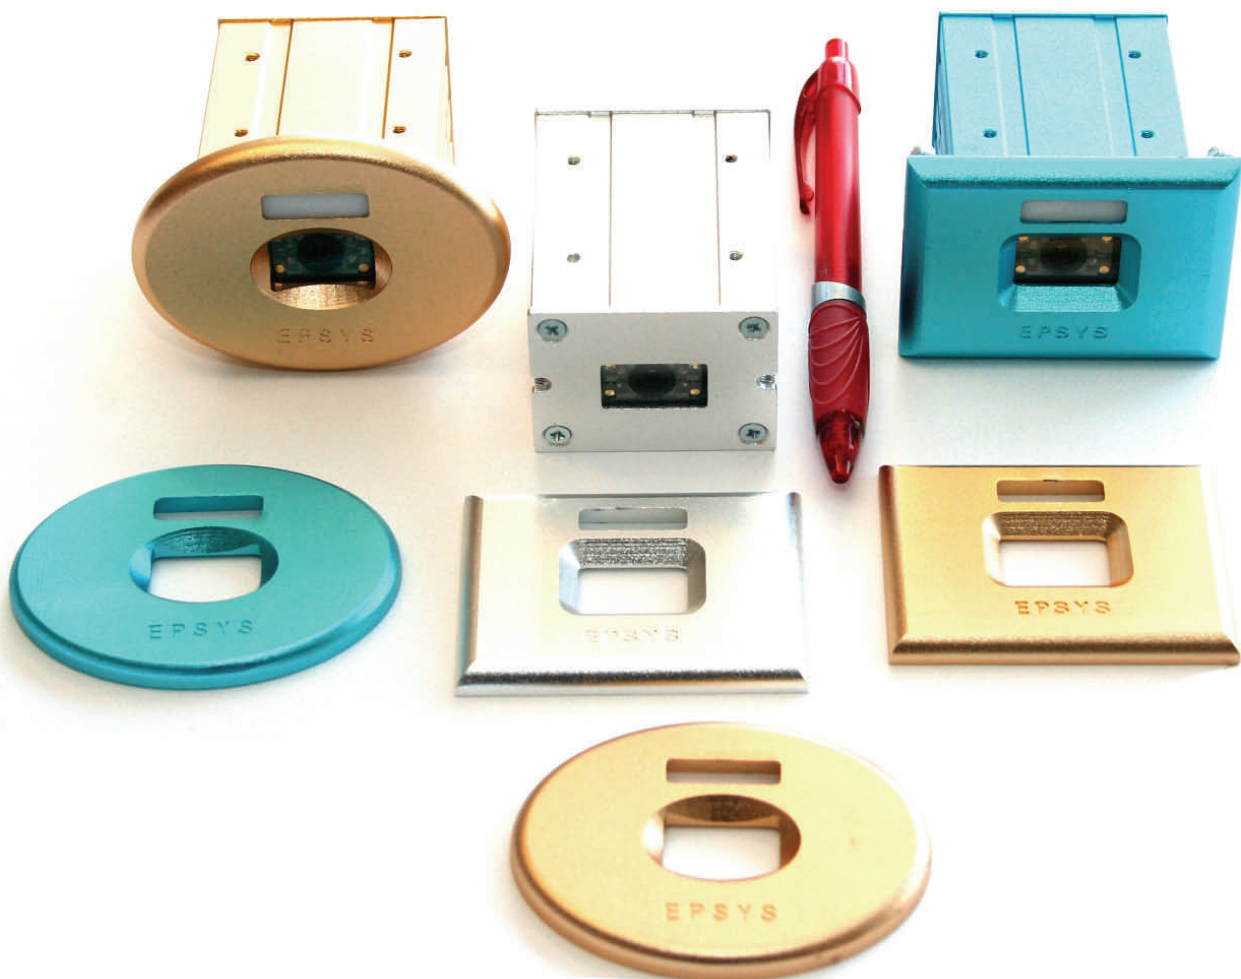

SPECIFICATIONS

- 1&2D Barcode imager
- RS232, USB or PS/2 interface
- Configuration with barcode labels or from PC
- Compliant with SITA/ARINC
- Material: Anodized aluminum
- Dimensions: approx. 40*50*60 mm